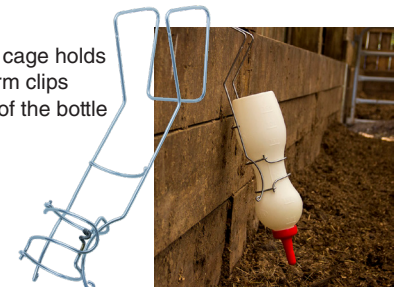

BESS™

A new range of nursing equipment for the dairy farmer

UKAL

www.ukalcanada.com

Leak-Free Tear-Free Long-Lasting

Our inserts eliminate wasted milk while nursing. The embedded silicon membrane will only let milk pass while the calf is suckling, functioning naturally like a real cows teat.

Control Flow

The implementation of an insert has allowed us to introduce a round milk opening at the tip of the nipple. This 2mm hole delivers consistent milk flow while the calf is suckling, increases longevity of the nipple and eliminates tearing. Narrowing the neck of the nipple in combination with our soft-touch synthetic rubber closely mimics a cows teat promoting nursing for adequate feeding.

Snap-on w/ insert

Clear	High-quality synthetic rubber to see inside nipple
Red	High-quality synthetic rubber
Pink	Standard quality synthetic rubber at lower cost

120C780	BESS Snap-on nipple	with insert, 2mm hole	clear
120C781	BESS Snap-on nipple	with insert, 2mm hole	red
120C779	BESS Snap-on nipple	with insert, 2mm hole	pink

Bottle Holder

Newly developed bottle cage holds all three sizes. Swing arm clips firmly around the waist of the bottle preventing knock-outs.

120C782	BESS Nursing Bottle	2qt w/ Snap-on	clear
120C783	BESS Nursing Bottle	3qt w/ Snap-on	clear
120C784	BESS Nursing Bottle	4qt w/ Snap-on	clear