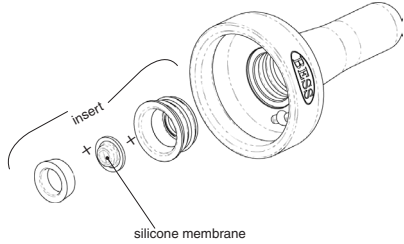

BESS™

A new range of nursing equipment for the dairy farmer

UKAL

www.ukalcanada.com

Leak-Free Tear-Free Long-Lasting

Our inserts eliminate wasted milk while nursing. The embedded silicon membrane will only let milk pass while the calf is suckling, functioning naturally like a real cows teat.

Control Flow

The implementation of an insert has allowed us to introduce a round milk opening at the tip of the nipple. This 2mm hole delivers consistent milk flow while the calf is suckling, increases longevity of the nipple and eliminates tearing. Narrowing the neck of the nipple in combination with our soft-touch synthetic rubber closely mimics a cows teat promoting nursing for adequate feeding.

Snap-on w/ insert

Clear	High-quality synthetic rubber to see inside nipple
Red	High-quality synthetic rubber
Pink	Standard quality synthetic rubber at lower cost

120C780	BESS Snap-on nipple	with insert, 2mm hole	clear
120C781	BESS Snap-on nipple	with insert, 2mm hole	red
120C779	BESS Snap-on nipple	with insert, 2mm hole	pink

Bottle Holder

Newly developed bottle cage holds all three sizes. Swing arm clips firmly around the waist of the bottle preventing knock-outs.

120C782	BESS Nursing Bottle	2qt w/ Snap-on	clear
120C783	BESS Nursing Bottle	3qt w/ Snap-on	clear
120C784	BESS Nursing Bottle	4qt w/ Snap-on	clear