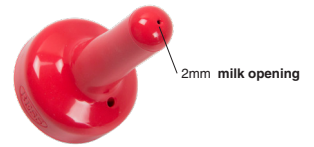

BESS™

A new range of nursing equipment for the dairy farmer

UKAL

www.ukalcanada.com

Leak-Free Tear-Free Long-Lasting

Our inserts eliminate wasted milk while nursing. The embedded silicon membrane will only let milk pass while the calf is suckling, functioning naturally like a real cows teat.

Control Flow

The implementation of an insert has allowed us to introduce a round milk opening at the tip of the nipple. This 2mm hole delivers consistent milk flow while the calf is suckling, increases longevity of the nipple and eliminates tearing. Narrowing the neck of the nipple in combination with our soft-touch synthetic rubber closely mimics a cows teat promoting nursing for adequate feeding.

Snap-on w/ insert

Clear	High-quality synthetic rubber to see inside nipple
Red	High-quality synthetic rubber
Pink	Standard quality synthetic rubber at lower cost

120C780	BESS Snap-on nipple	with insert, 2mm hole	clear
120C781	BESS Snap-on nipple	with insert, 2mm hole	red
120C779	BESS Snap-on nipple	with insert, 2mm hole	pink